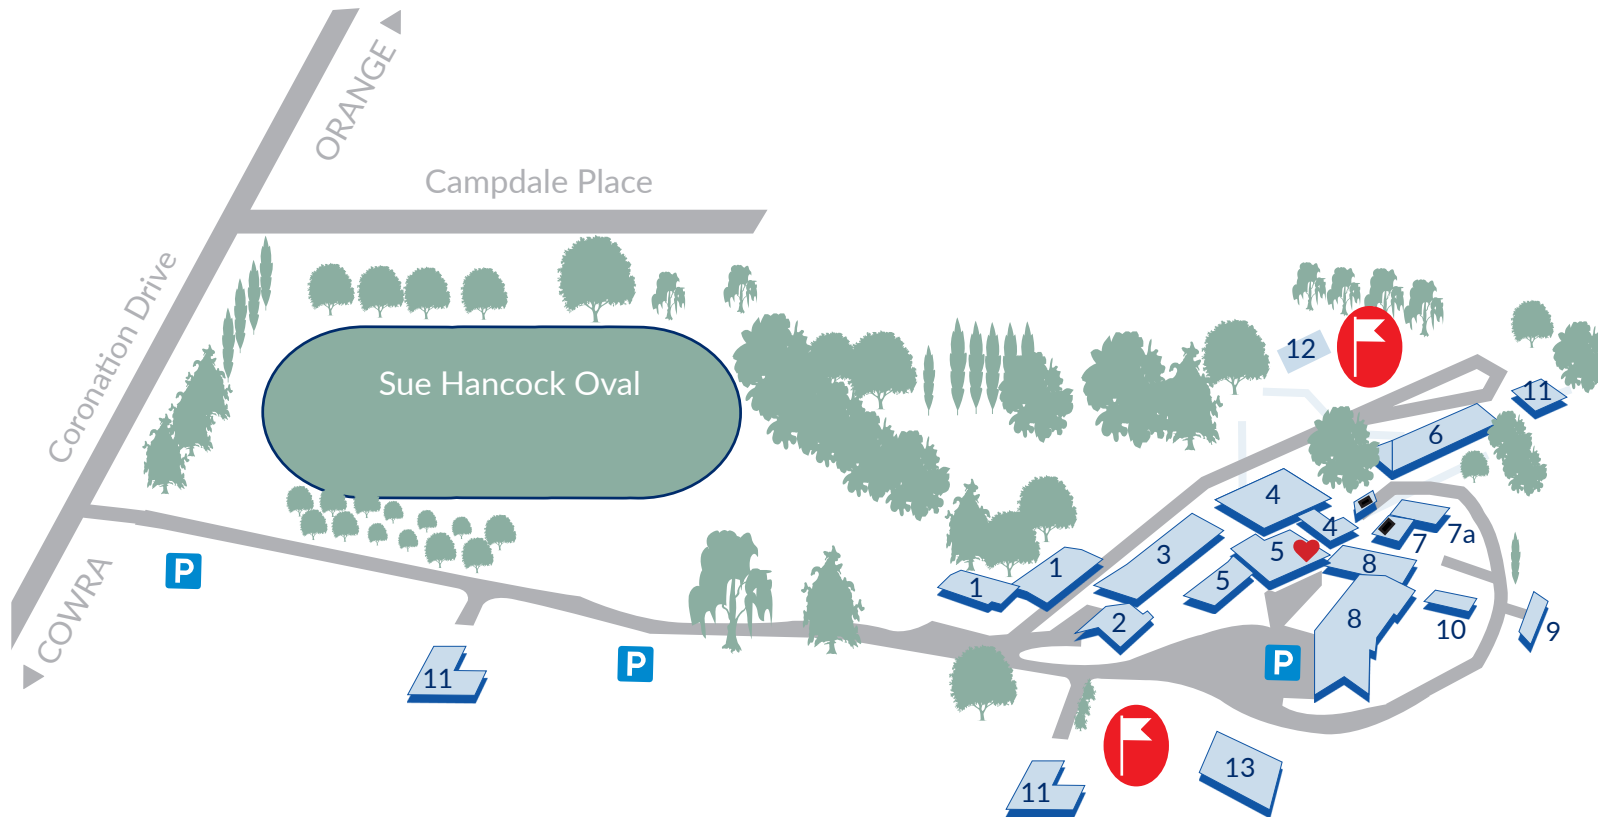

VISITORS MAP PLC Campus

- Parking
- Toilets
- Evacuation Assembly Points
- Defibrillator

1. Loader House
2. Old Chapel
3. Dorothy Knox Hall
4. Stuart Douglas House
5. Dining Room
6. New House
7. Laundry
- 7a. Student Laundry
8. Miller House
9. Grounds/Maintenance
10. Garage
11. Residence/s
12. Pool
13. Robyne Ridge Centre